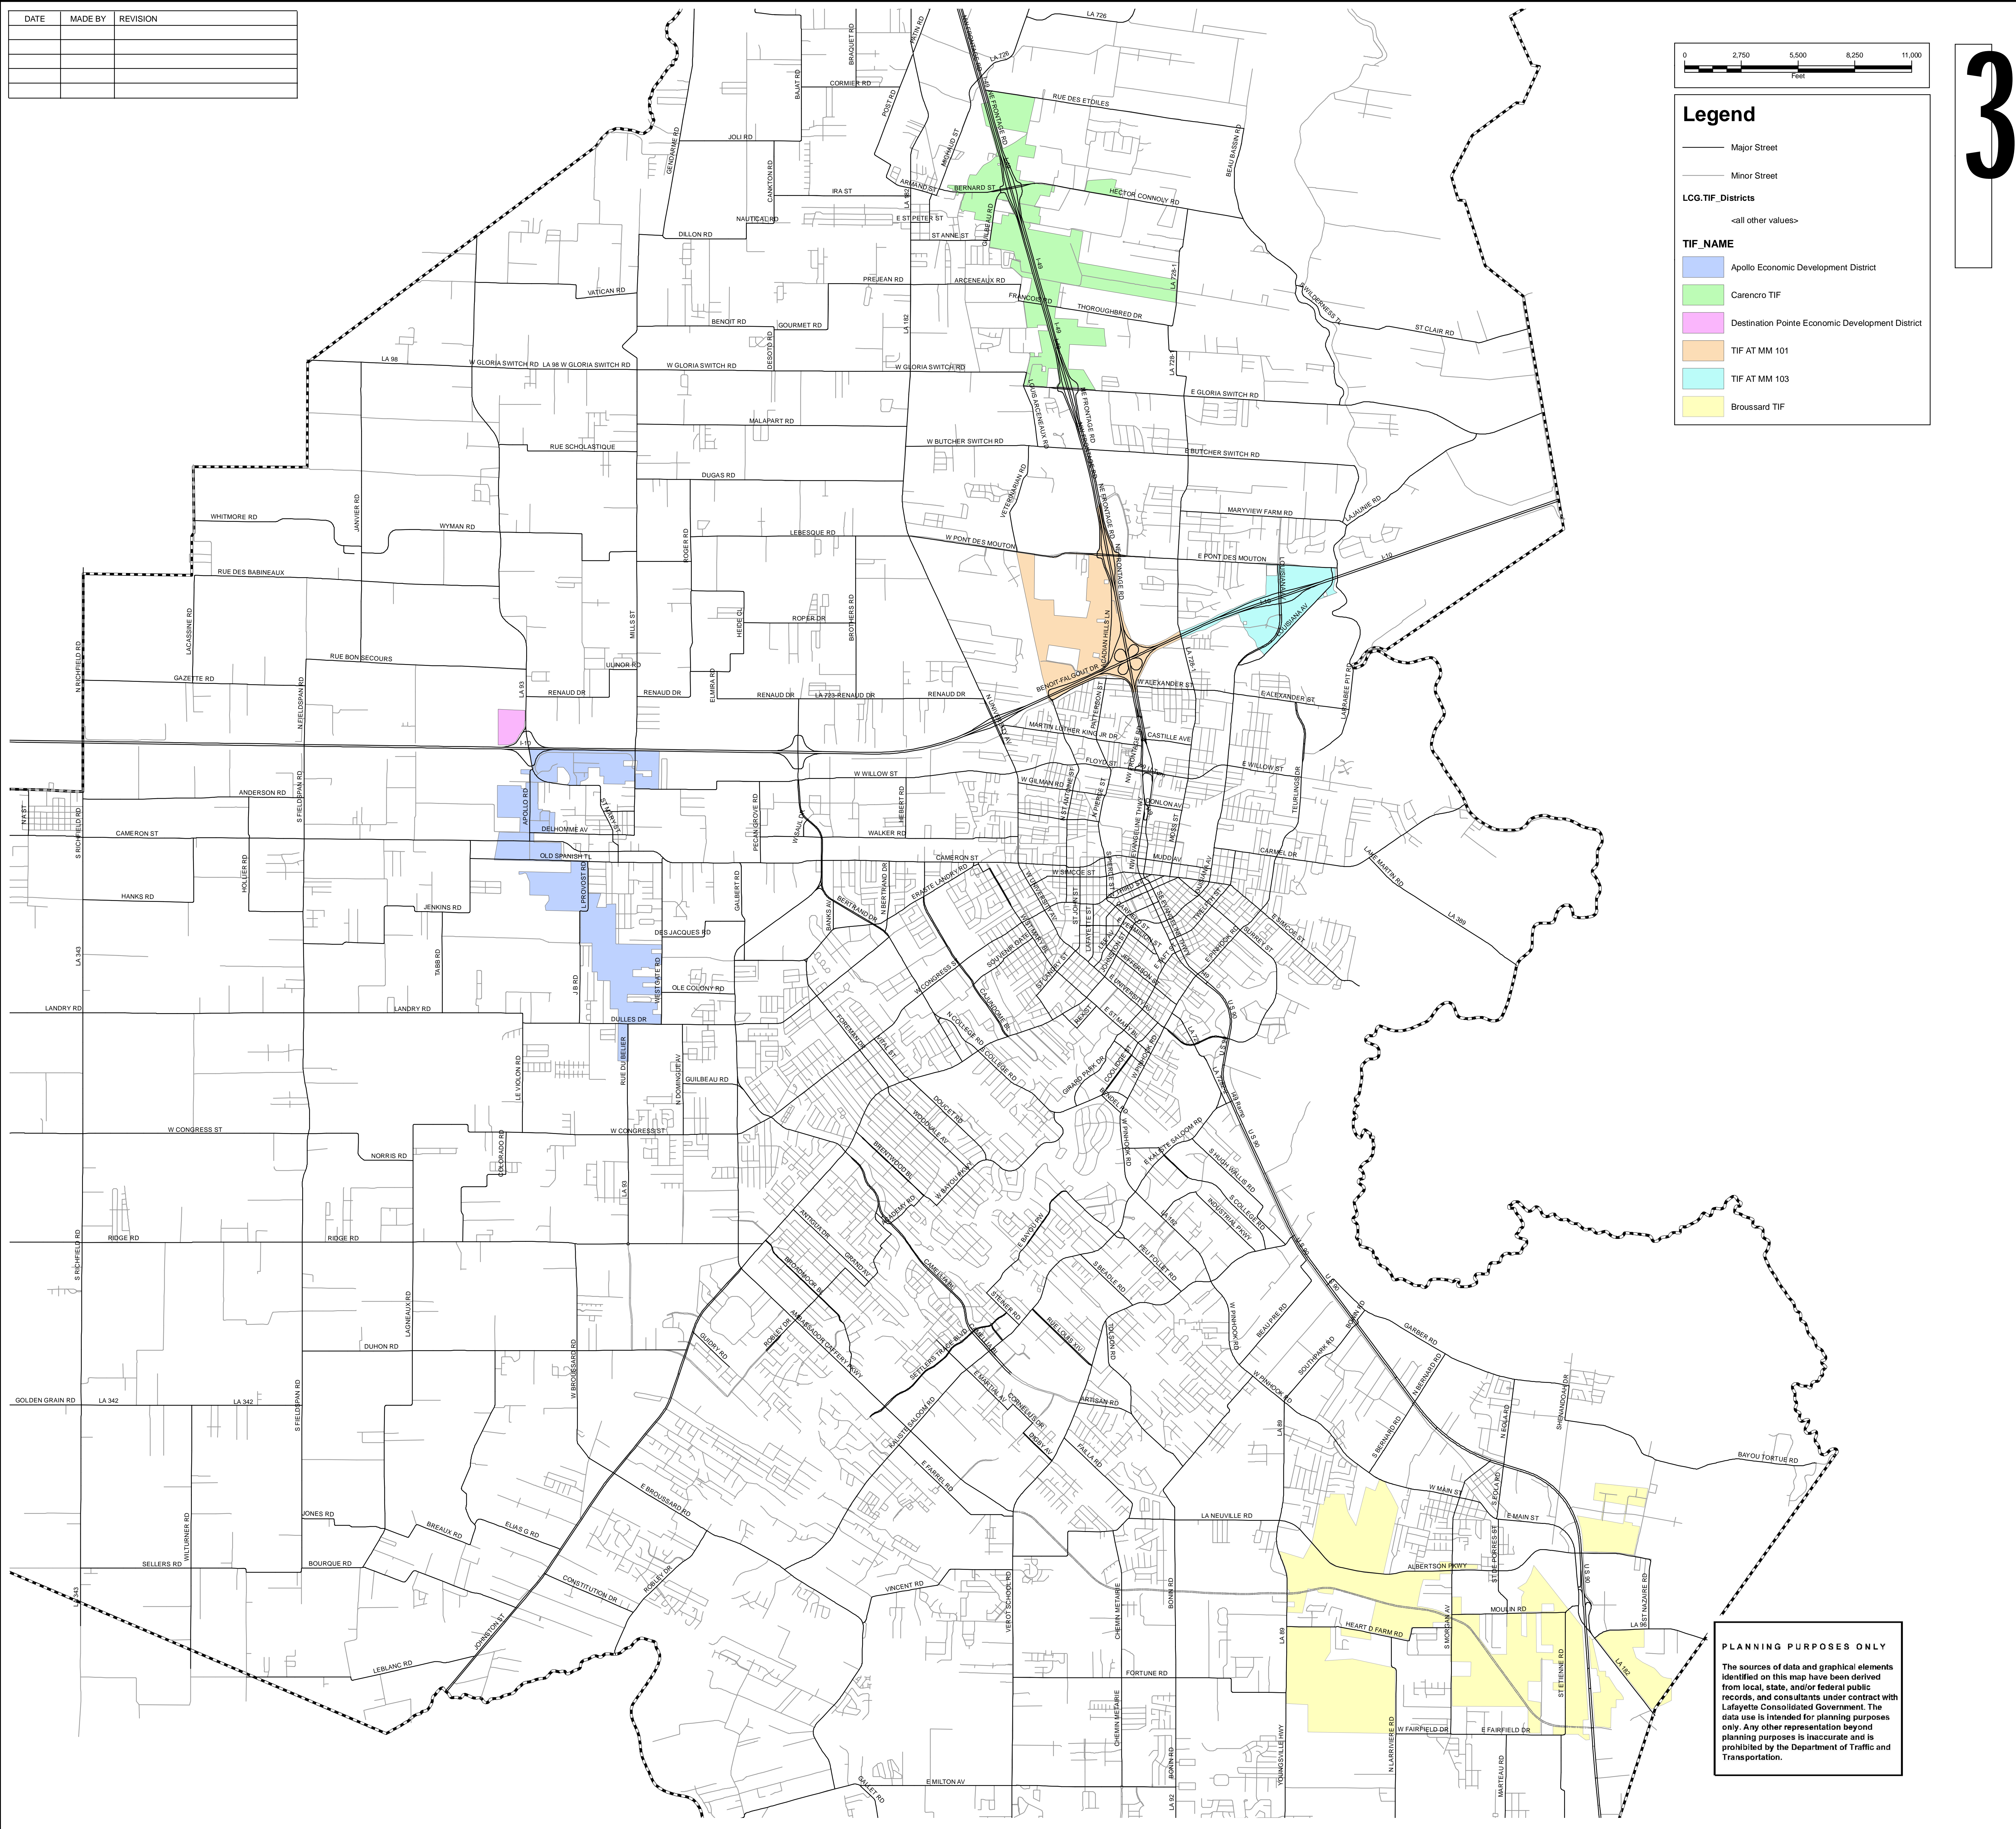

DATE	MADE BY	REVISION

3

Legend

- Major Street
- Minor Street

LCG.TIF_Districts
(all other values)

TIF_NAME

- Apollo Economic Development District
- Carencro TIF
- Destination Pointe Economic Development District
- TIF AT MM 101
- TIF AT MM 103
- Broussard TIF

Lafayette Parish TIF Districts

Sheet No.	Project Number: 10000-030-000-01	
1 of 1	Drawn By: JCV	Checked by: FMH
Map Version	Plan: NL	
1-0	Date: 02/03/2010